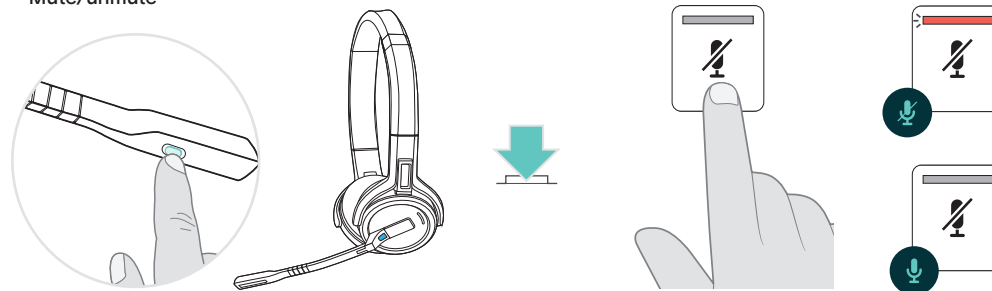

What's in the Box

Soft Pouch

SDW 5061

Charging Cable

DECT Dongle

Compliance Sheet

Quick Guide

Safety Guide

How to Use the IMPACT 5000

Accept/end a call

Mute/unmute

Additional benefits & features

All-day wearing comfort

With soft leatherette ear pads and effective noise damping

Enhanced security

With Protected Pairing, 128-bit authentication and DECT Security certification to keep all conversations confidential

Fast, secure pairing between headset and PC wherever you work

Product data

1/4

Product Description

IMPACT SDW 5011	Single-sided wireless DECT headset with three wearing styles - headband, ear hook and neckband. Delivered with DECT dongle, cable and pouch. Single connectivity to PC/Softphone
IMPACT SDW 5031	Single-sided wireless DECT headset with headband. Delivered with DECT dongle, cable and pouch. Single connectivity to PC/Softphone
IMPACT SDW 5061	Double-sided wireless DECT headset with headband. Delivered with DECT dongle, cable and pouch. Single connectivity to PC/Softphone
Earpad size	IMPACT SDW 5011: ø 53 mm / 2.09 in IMPACT SDW 5031/5061: ø 54,5 mm / 2.15 in
Warranty	2 years
DECT	1.880 to 1.900 MHz