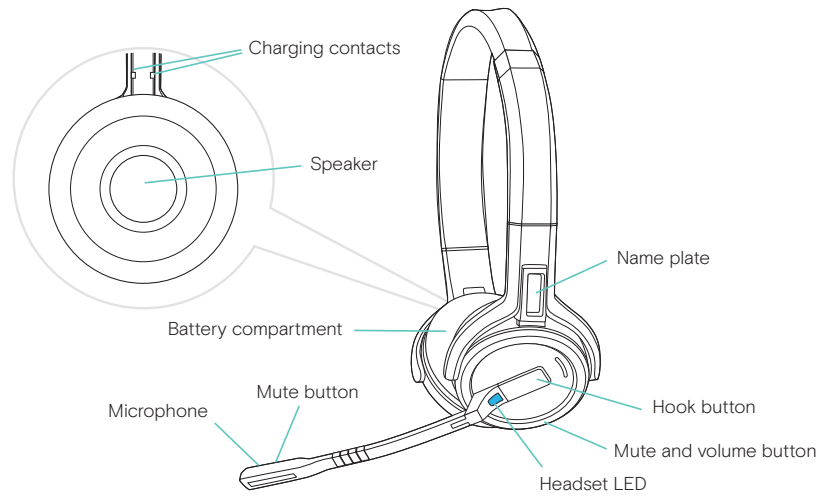

How to Use the IMPACT 5000