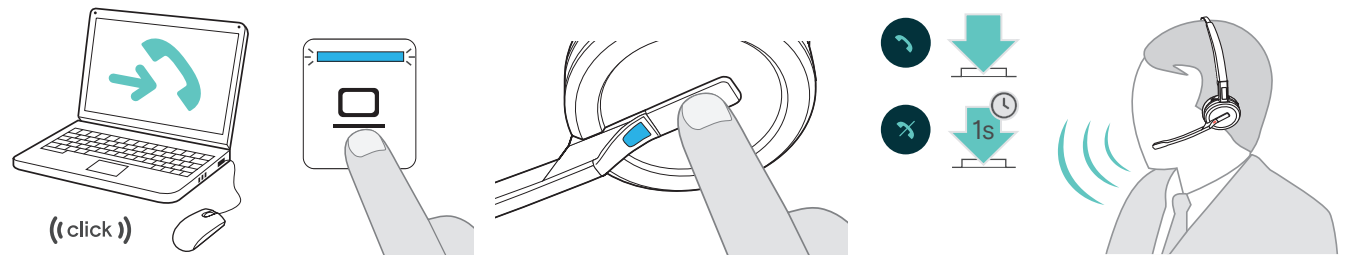

Accept/end a call