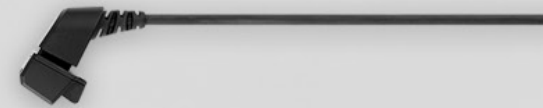

What's in the Box

Soft Pouch

SDW 5061

Charging Cable

DECT Dongle

Compliance Sheet

Quick Guide

Safety Guide